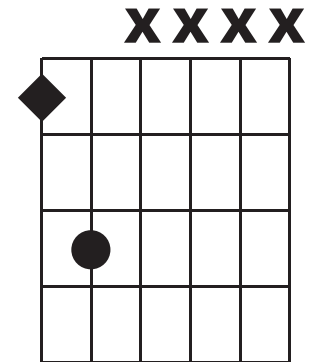

Power Chords

Root on the 6th string (Low E)

Fret:	1	2	3	4	5	6	7	8	9	10	11	12
Chord:	F5	F#5	G5	G#5	A5	A#5	B5	C5	C#5	D5	D#5	E5

Root on the 5th string (A)

Fret:	1	2	3	4	5	6	7	8	9	10	11	12
Chord:	A#5	B5	C5	C#5	D5	D#5	E5	F5	F#5	G5	G#5	A5