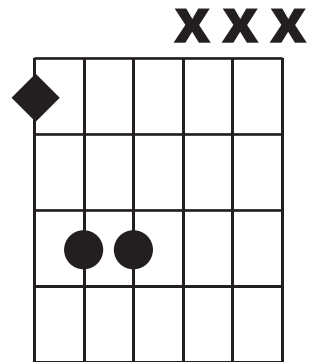

Power Chords

Root on the 6th string (Low E)

Fret:	1	2	3	4	5	6	7	8	9	10	11	12
Chord:	F5	F#5	G5	G#5	A5	A#5	B5	C5	C#5	D5	D#5	E5

Root on the 5th string (A)

Fret:	1	2	3	4	5	6	7	8	9	10	11	12
Chord:	A#5	B5	C5	C#5	D5	D#5	E5	F5	F#5	G5	G#5	A5